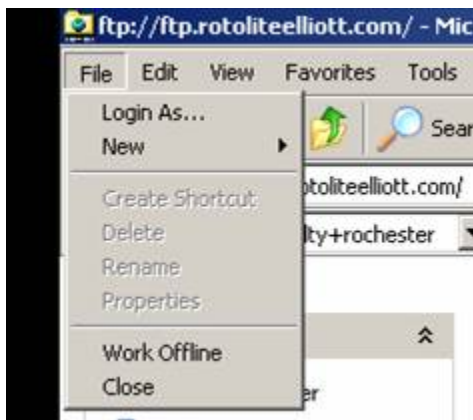

You will receive a message saying that you cannot access this folder or you do not have permission

Then choose **File** and **Login As**

Next type or copy/paste username and password

USERNAME:

PASSWORD:

Choose save password too so next time you visit the site you can skip the login process! 😊